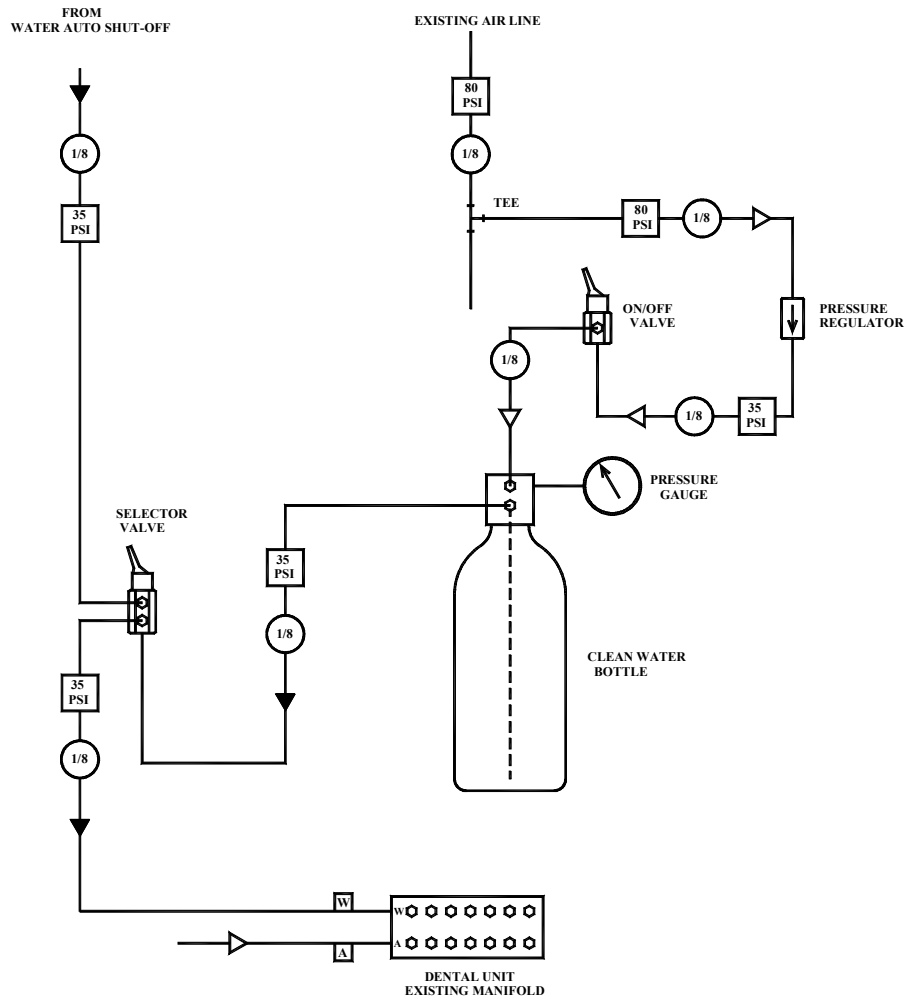

# C-1805 FLUID DELIVERY SYSTEM with city/bottle toggle

**- CAUTION -**

Turn off On/Off switch to  
relieve system pressure before  
removing bottle.

System pressure is pre-set at 35 PSI.